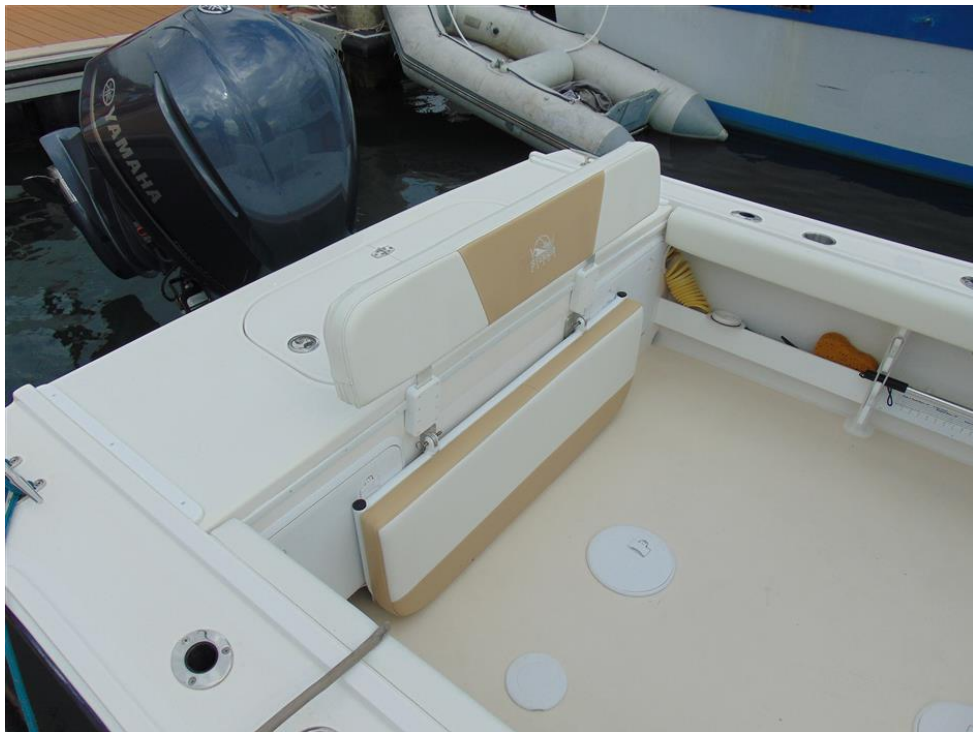

Big Bay Yachts
2700 Dickens St.
San Diego, California 92106
United States

Scott Lampe
P: (619) 222-1124
infobigbayyachts@gmail.com
BigBayYachts.com

Lucky Charm